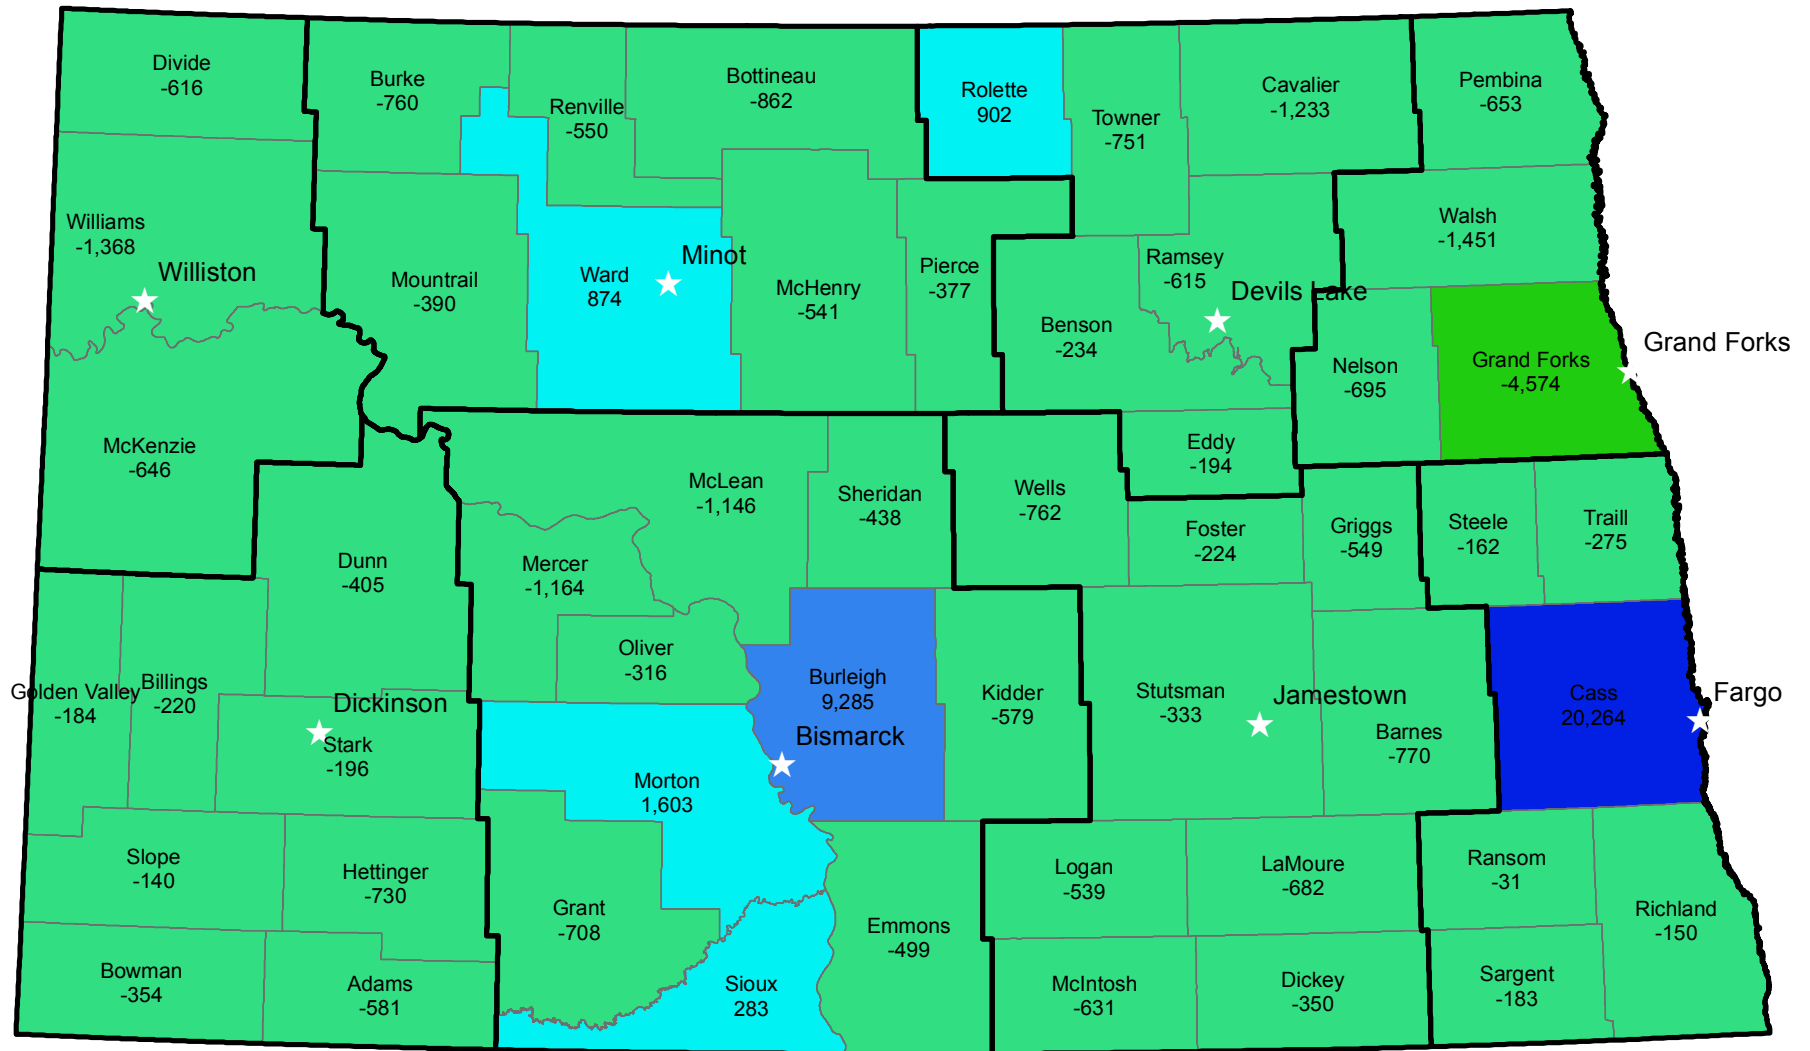

CHANGE IN POPULATION BY COUNTY 1990 to 2000

Change in Statewide Population: 3,400