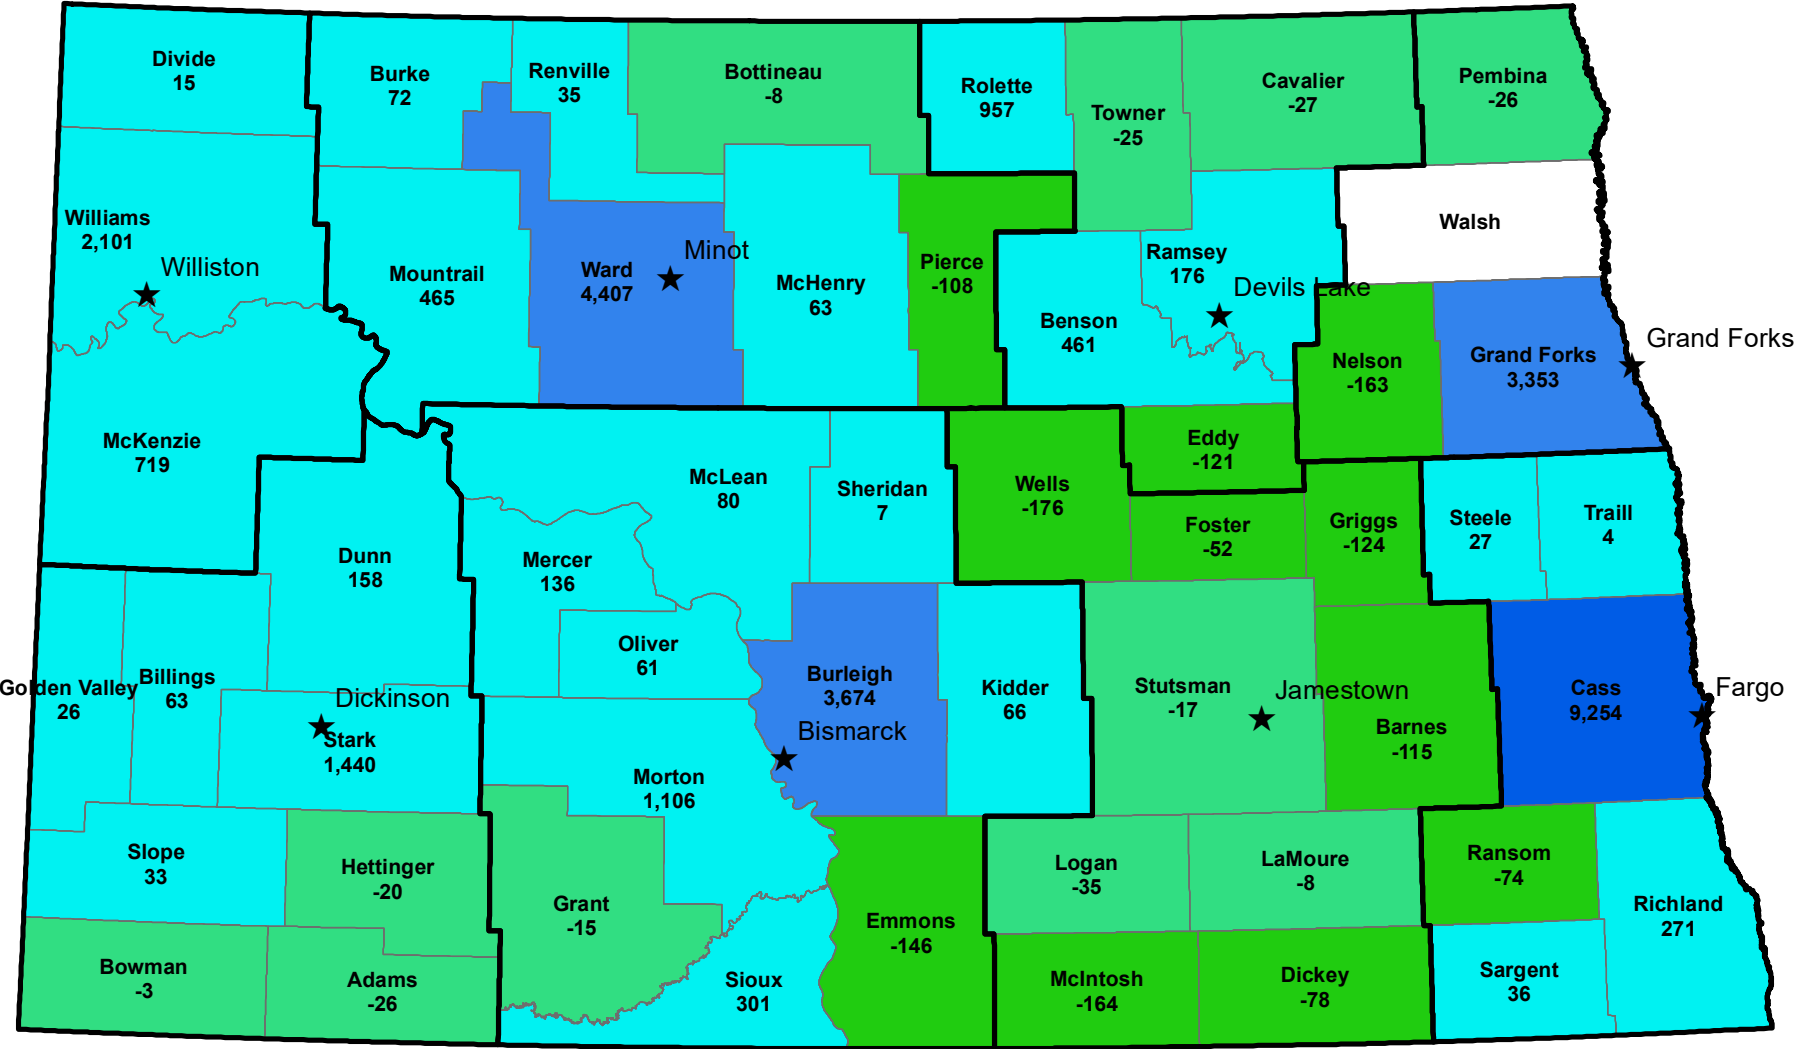

NATURAL CHANGE BY COUNTY 2010 to 2016

Statewide Change: 28,036