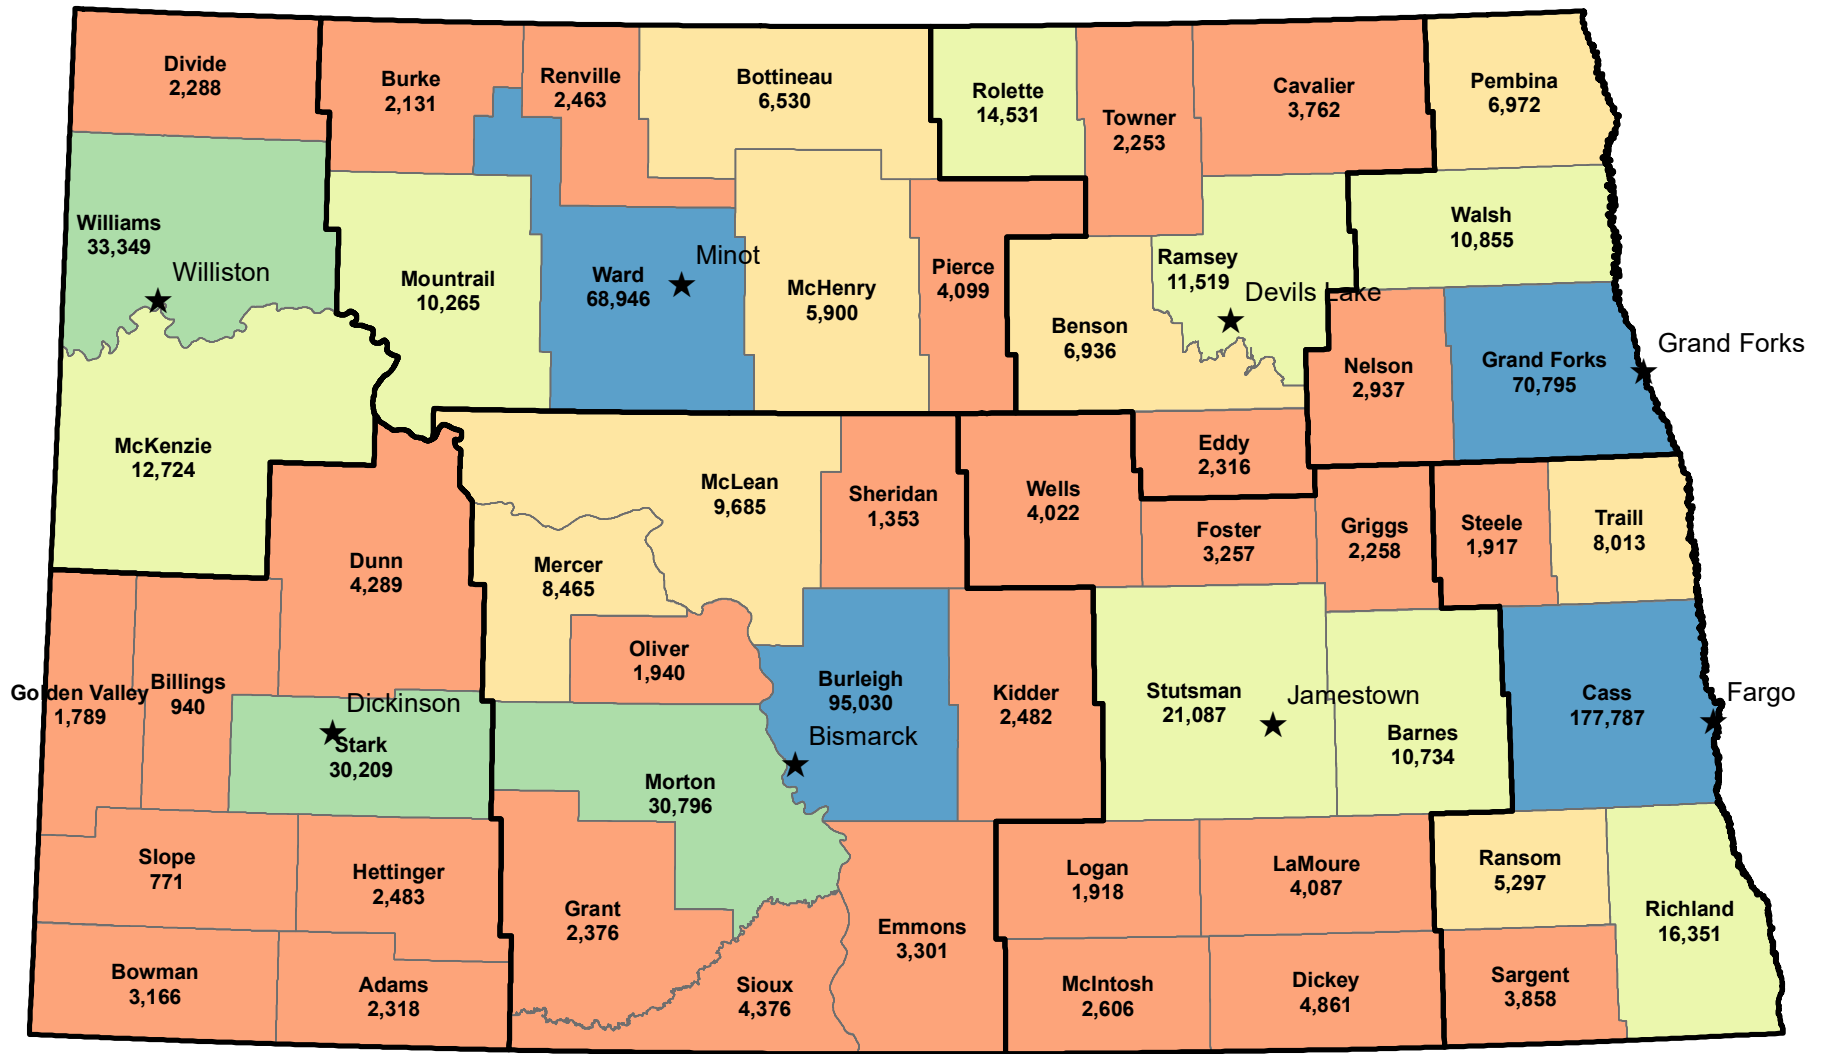

# COUNTY POPULATION ESTIMATES 2017

Statewide Estimate: 755,393