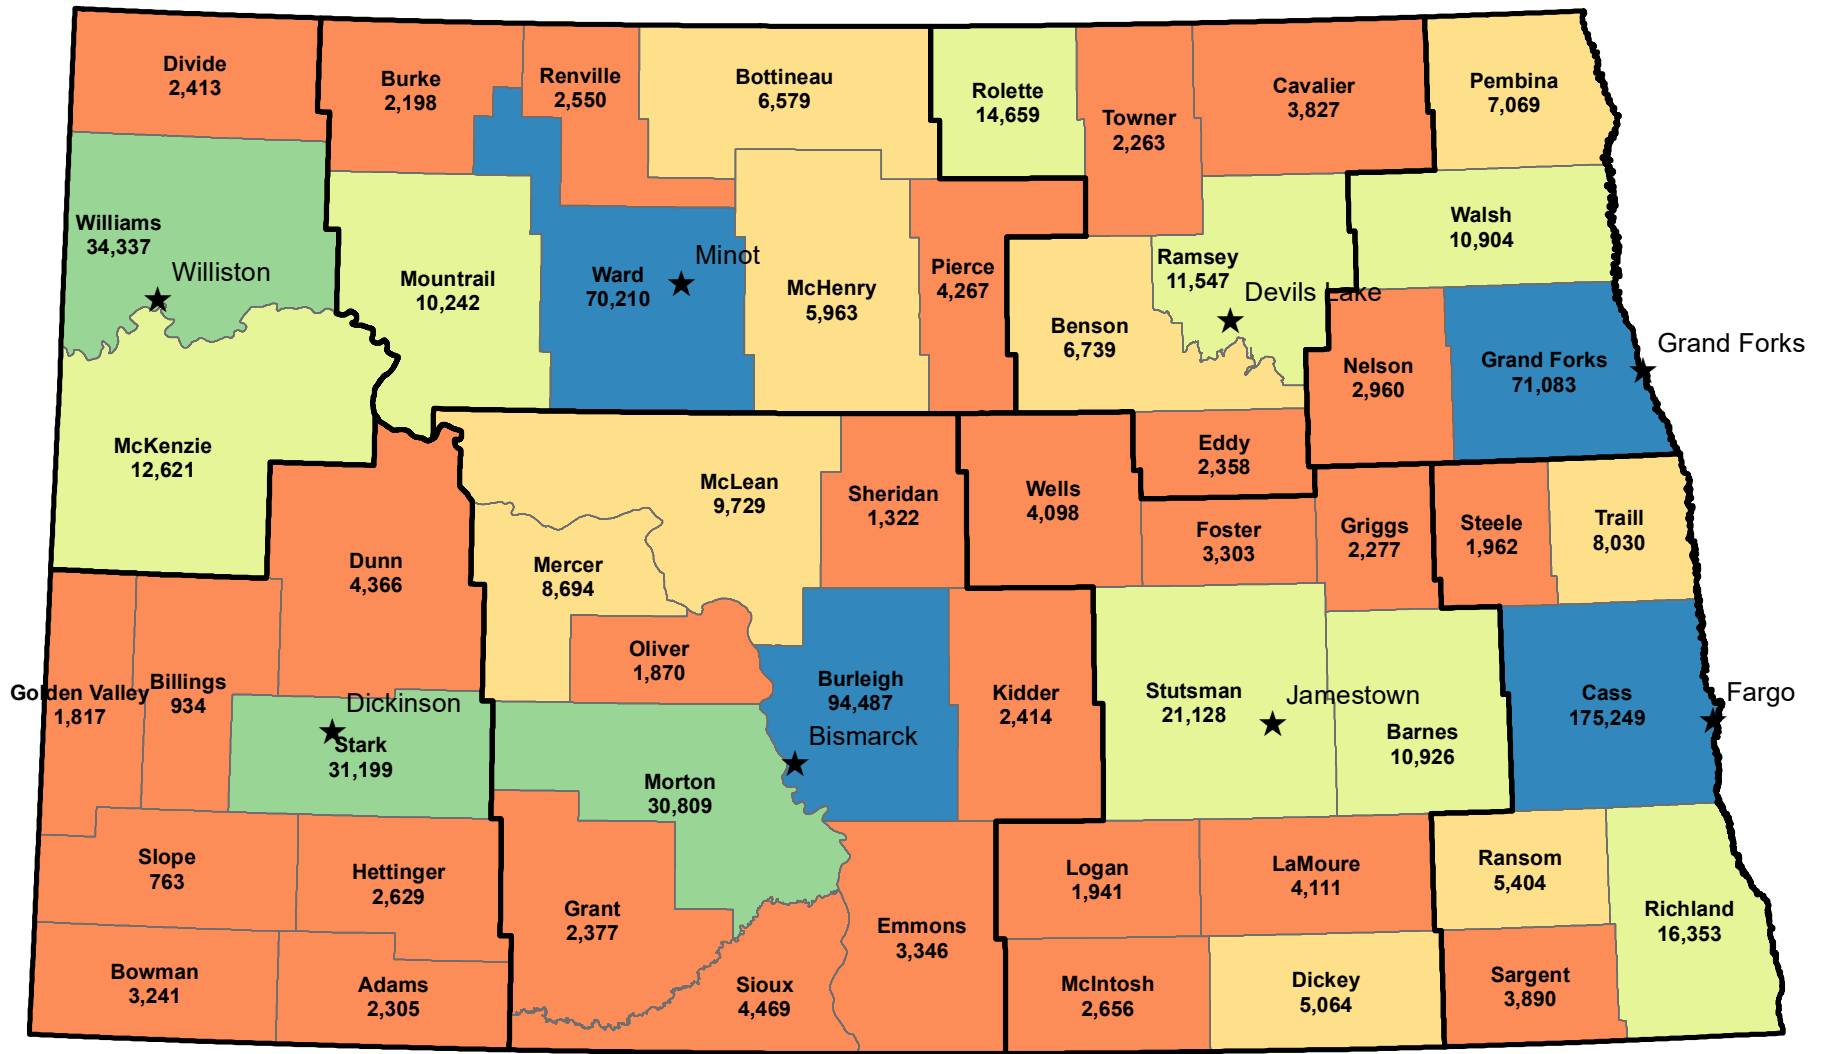

COUNTY POPULATION ESTIMATES 2016

Statewide Population Estimate: 757,952